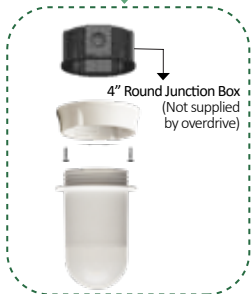

ONE PRODUCT...

MULTIPLE USES

JELLY JAR UPGRADE

ADAPTER

ROOF MOUNT JUNCTION BOX

WALL MOUNT JUNCTION BOX

ITEM#	MODEL DESCRIPTION	MODEL NO.	LUMEN	OPERATING VOLTAGE	DIMMING	BEAM ANGLE	EQUIVALENT	LIFE (HOURS)	APPROVAL LISTING	CASE (QTY)
652	14W EH80 5000K	L14EH80-W/HB/50K	1440	120V-277V	NO	160	1x17W T8/100W	50,000	ETL	12
723	16W EH80DIM 3000K	L16EH80DIM-W/LB/30K	1970	120V	Full	125	1x24W T540/125W	50,000	ETL	12
724	16W EH80DIM 5000K	L16EH80DIM-W/LB/50K	2160	120V	Full	125	1x24W T540/125W	50,000	ETL	12
735	10W EH80DIM 3000K	L10EH80DIM-W/LB/30K	1100	120V	Full	145	100W A19	50,000	ETL	12
736	10W EH80DIM 5000K	L10EH80DIM-W/LB/50K	1200	120V	Full	145	100W A19	50,000	ETL	12
725	26W EH80 5000K	L26EH80-W/LB/50K	3170	120V-277V	NO	130	2x32W T8/200W	50,000	ETL	12
729	25W EH80DIM 5000K	L25EH80DIM-W/LB/50K	3050	120V	Full	130	2x32W T8/200W	50,000	ETL	12
704	E26 CONNECTOR PIG TAIL	E26-C	Pigtail connector with E26 base							12/96
653	ADAPTER FOR 4" JUNCTION BOX	GAD	Adapter ring for any EH80 model							12/48
703	SURFACE MOUNT JUNCTION BOX	GRM	Gray roof mount junction box - 3/4" & 1" knock outs							12
702	WALL MOUNT ADAPTER	GWM	Gray wall mount junction box							12
730	WALL MOUNT ADAPTER WITH PHOTO SENSOR	GWM/PS	Gray wall mount junction box with photo sensor							12

*Note: 1. Other CCT available on special order
2. 120°/160° beam option is available
Please contact our sales office*