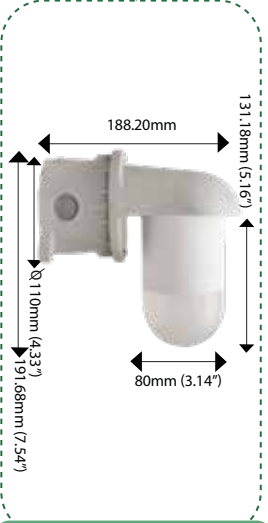

ONE PRODUCT...

MULTIPLE USES

WALL MOUNT JUNCTION BOX

ITEM#	MODEL DESCRIPTION	MODEL NO.	LUMEN	OPERATING VOLTAGE	DIMMING	BEAM ANGLE	EQUIVALENT	LIFE (HOURS)	APPROVAL LISTING	CASE (QTY)
652	14W EH80 5000K	L14EH80-W/HB/50K	1440	120V-277V	NO	160	1x17W T8/100W	50,000	ETL	12
723	16W EH80DIM 3000K	L16EH80DIM-W/LB/30K	1970	120V	Full	125	1x24W T540/125W	50,000	ETL	12
724	16W EH80DIM 5000K	L16EH80DIM-W/LB/50K	2160	120V	Full	125	1x24W T540/125W	50,000	ETL	12
735	10W EH80DIM 3000K	L10EH80DIM-W/LB/30K	1100	120V	Full	145	100W A19	50,000	ETL	12
736	10W EH80DIM 5000K	L10EH80DIM-W/LB/50K	1200	120V	Full	145	100W A19	50,000	ETL	12
725	26W EH80 5000K	L26EH80-W/LB/50K	3170	120V-277V	NO	130	2x32W T8/200W	50,000	ETL	12
729	25W EH80DIM 5000K	L25EH80DIM-W/LB/50K	3050	120V	Full	130	2x32W T8/200W	50,000	ETL	12
704	E26 CONNECTOR PIG TAIL	E26-C	Pigtail connector with E26 base							12/96
653	ADAPTER FOR 4" JUNCTION BOX	GAD	Adapter ring for any EH80 model							12/48
703	SURFACE MOUNT JUNCTION BOX	GRM	Gray roof mount junction box - 3/4" & 1" knock outs							12
702	WALL MOUNT ADAPTER	GWM	Gray wall mount junction box							12
730	WALL MOUNT ADAPTER WITH PHOTO SENSOR	GWM/PS	Gray wall mount junction box with photo sensor							12

*Note: 1. Other CCT available on special order
2. 120°/160° beam option is available
Please contact our sales office*