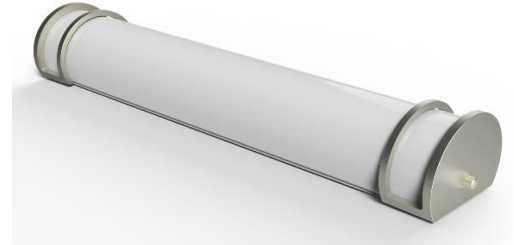

23W LED 24" Vanity Light 4000K

Item # 825

L23VL2ALDIM/40K

1 FIXTURE SPECIFICATION

1-1 Fixture Type	LED Vanity
1-2 Dimmable (Y/N)	YES (Triac)
1-3 Fixture Finish/Type	White Aluminium frame+Plastic cover
1-4 Fixture Wattage	23W
1-5 Rated Average Life (hours) L70	50,000
1-6 LED Type	SMD
1-7 Reliable Operating Temperature	-4F to 113F